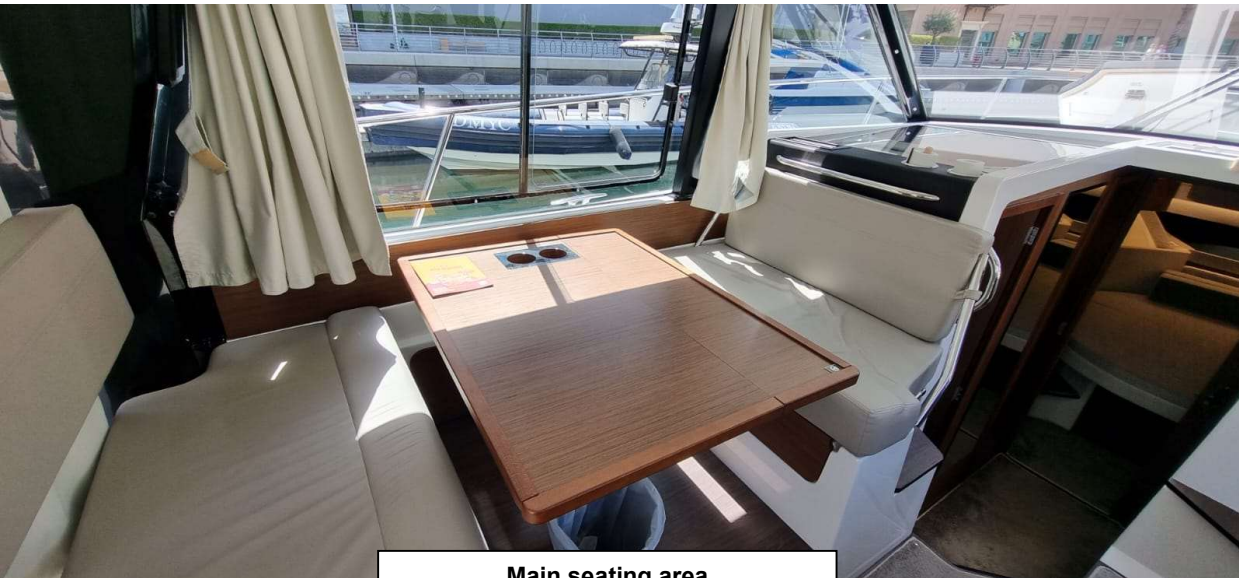

MERRY FISHER 1095 FLY

Price: 1 100 000 AED

<i>Length:</i>	19,02 m / 62' 5
<i>Beam:</i>	3,37m / 11'1'
<i>Max. Passengers:</i>	10-12
<i>Cabins:</i>	3, Bathroom and Shower incl.
<i>Fuel tank capacity:</i>	400L x 2
<i>Max speed:</i>	40kn
<i>Engine:</i>	Mercury Verado
<i>Power:</i>	2x 400Hp
<i>Location:</i>	Marina Yacht Club, Dubai, UAE
<i>Price:</i>	AED 1.100.000*
Call: 050 454 8415	

Mob: +971 50 454 84 15 www.jjmarine.ae

Dubai, United Arab Emirates

Outside seating

Main seating area & kitchenette

Main seating area

Master Bedroom

Flybridge controls & seating area

Cockpit with adjustable couch via retractable outboard engine