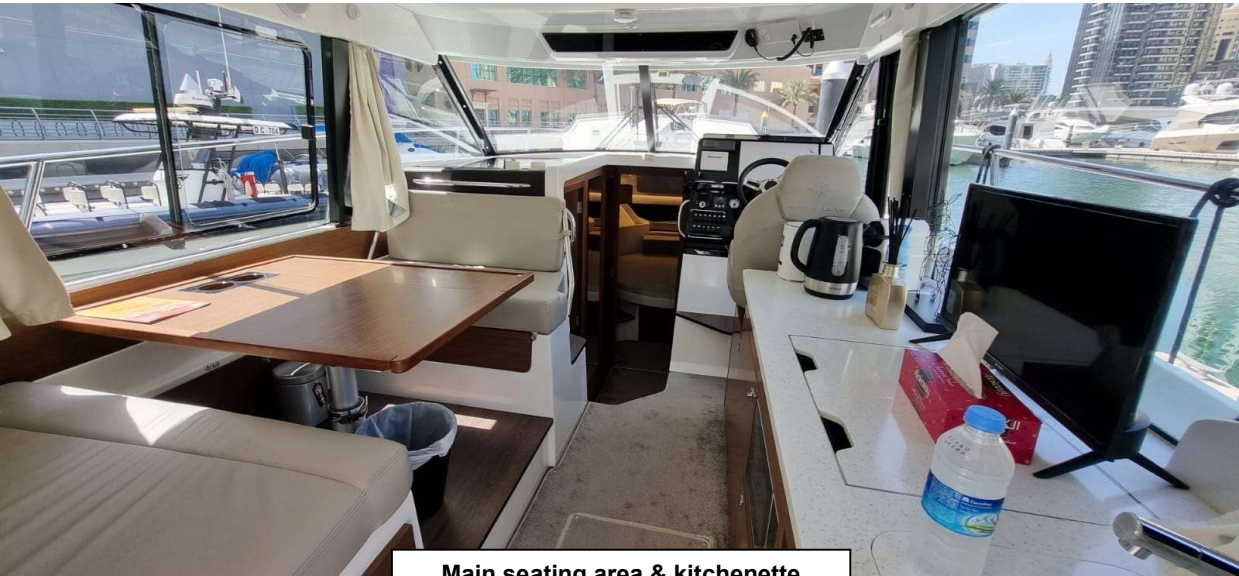

MERRY FISHER 1095 FLY

Price: 1 100 000 AED

<i>Length:</i>	19,02 m / 62' 5
<i>Beam:</i>	3,37m / 11'1'
<i>Max. Passengers:</i>	10-12
<i>Cabins:</i>	3, Bathroom and Shower incl.
<i>Fuel tank capacity:</i>	400L x 2
<i>Max speed:</i>	40kn
<i>Engine:</i>	Mercury Verado
<i>Power:</i>	2x 400Hp
<i>Location:</i>	Marina Yacht Club, Dubai, UAE
<i>Price:</i>	AED 1.100.000*
Call: 050 454 8415	

Mob: +971 50 454 84 15 www.jjmarine.ae

Dubai, United Arab Emirates

Outside seating

Main seating area & kitchenette

Main seating area

Master Bedroom

Flybridge controls & seating area

Cockpit with adjustable couch via retractable outboard engine