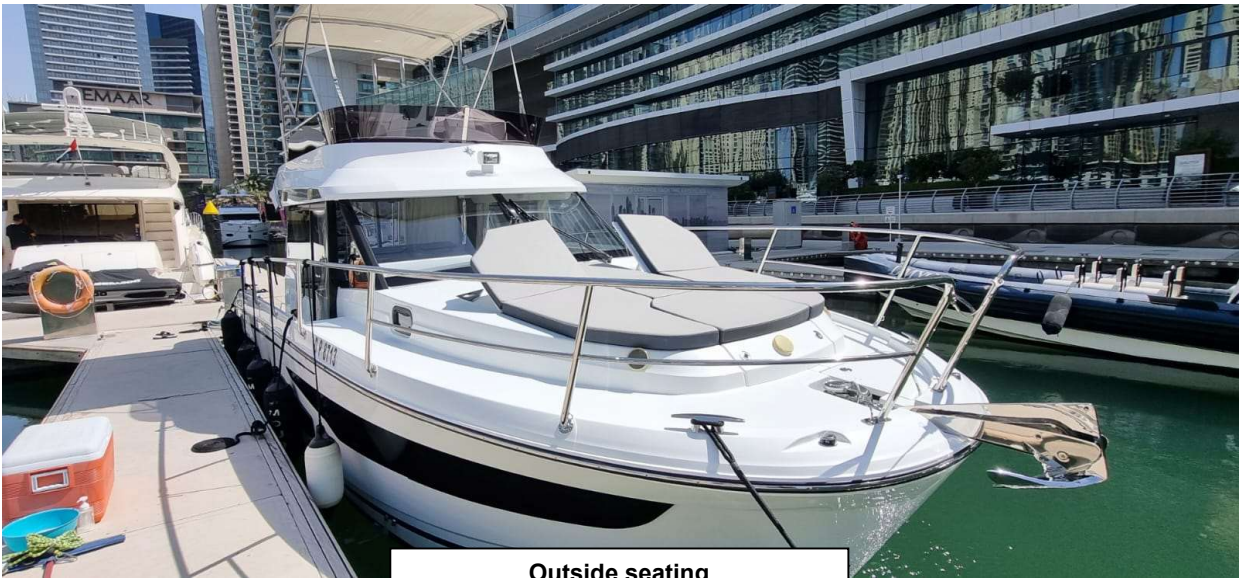

MERRY FISHER 1095 FLY

Price: 1 100 000 AED

<i>Length:</i>	19,02 m / 62' 5
<i>Beam:</i>	3,37m / 11'1'
<i>Max. Passengers:</i>	10-12
<i>Cabins:</i>	3, Bathroom and Shower incl.
<i>Fuel tank capacity:</i>	400L x 2
<i>Max speed:</i>	40kn
<i>Engine:</i>	Mercury Verado
<i>Power:</i>	2x 400Hp
<i>Location:</i>	Marina Yacht Club, Dubai, UAE
<i>Price:</i>	AED 1.100.000*
Call: 050 454 8415	

Mob: +971 50 454 84 15 www.jjmarine.ae

Dubai, United Arab Emirates

Outside seating

Main seating area & kitchenette

Main seating area

Master Bedroom

Flybridge controls & seating area

Cockpit with adjustable couch via retractable outboard engine